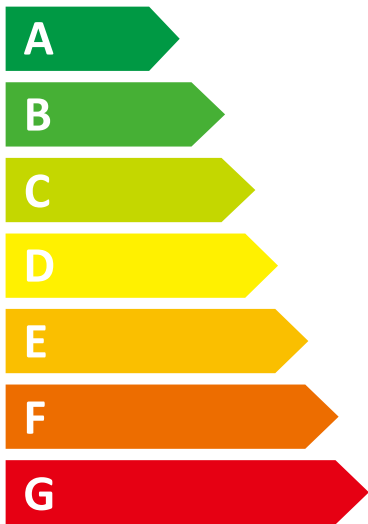

ENERG

VIVAX

WFL-140812CI

47 kWh /

8,0 kg

3:38

37 L

A**B**CDEFG