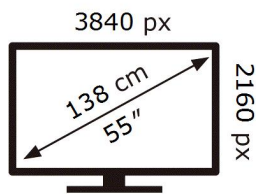

ENERG

SAMSUNG

QE55QN95DAT

77 kWh/1000h

ABCDEF **G**

193 kWh/1000h

2019/2013